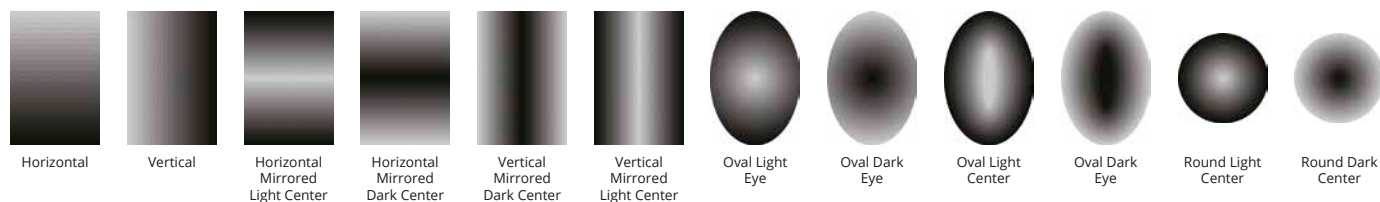

Product Details

Product Type	Hand-Tufted
Technique	Cut Pile
Pile Height	14-35mm
Materials	Mohair
Size	2X3 (plus approx. 7cm for the fringes on each side)
Use	Hospitality, Residential
Price Band	4 + fringe
Recommended Sizes	2X3 / 2,5X3,5 / 3X4
Colours	Mix
Shape	Rectangular
Style	Gradient and Textured
Catalogue	Fusion Collection

Available Colours

*Other colours, shapes and sizes upon request

Despite our colour correction efforts and perfectionism when developing printed and digital formats, it's impossible to guarantee a 100% true match in colour. These formats do not replace the use of our pompoms and real samples when choosing and ordering our rugs.

Certifications

Gradient Options

Available for the following models

Fusion Collection

Bedforms Blue Desert

Available for the following colour bases

Sandstorm

Blue Desert